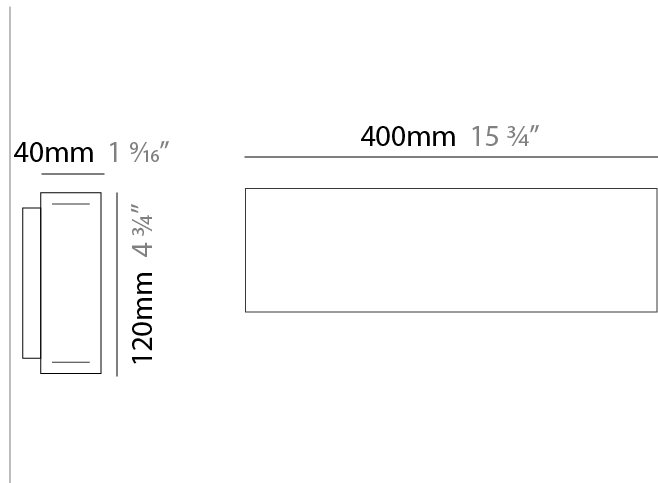

LED120 SURFACE

D73028-

base number
Color   Finish
Temperature   Options

1. To build a product code in our configurator select the specify button on the base model # product page
2. To build a manual product code on this datasheet choose from the options listed below in blue font and add the suffix to the base model #

GENERAL

Series: Woodlin
Subseries: LED120
Brand: Tunto
Division: Design
Mounting Type: Surface
Mounting Location: Wall
Subcategory: Profile

PHYSICAL

Shape: Rectangle
Length (mm): 400
Length (in): 15 3/4
Width (mm): 40
Width (in): 1 9/16
Height (mm): 120
Height (in): 4 3/4
Extension (mm): 40
Extension (in): 1 9/16
Light Distribution: Direct / Indirect
Diffuser: Opal
Fixture Finish: [WAL / ASH / OAK / BLK / WHI](#)
Fixture Material: Wood

ELECTRICAL

Lamp Type: LED
Input Wattage (W): 16
Total Output Wattage (W): 12.6
Dimming: Tri-Mode (Non-Dimming and Phase Dimming (120Vac only) and 0-10V Dimming)
Driver Included: Yes
Driver Location: Remote
Driver Type: Constant Current - Universal
Driver Class: Class 2
Housing: ENCP3
Input Voltage (V): 120 - 277
Constant Current (MA): 700

LED

Color Temperature (°K): [2700 / 3000 / 4000](#)
Max. Delivered Lumen (lm): 800
CRI: >93 CRI
Lamp Life (hrs): 50000

OPTICAL

RATINGS AND CERTIFICATIONS

Certified By: Certified for North American Standards
IP rating: IP20

PROJECT
TYPE
SPECIFIER
QUANTITY
DATE